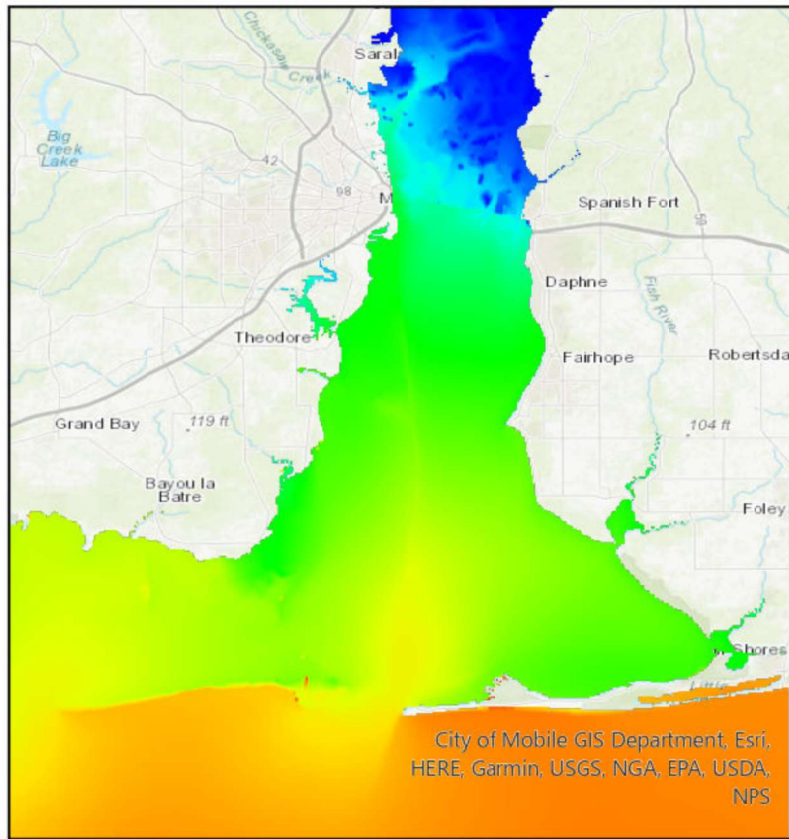

What Fish Could Be At Your Dock?

Salinity (ppt)

Pinfish	Atlantic Croaker
---------	------------------

White Trout	Pinfish	Sheepshead	Atlantic Croaker	Mussels
	Red Drum		Black Drum	

White Trout	Pinfish	Sheepshead	Atlantic Croaker	Mussels
Pigfish	Red Drum	Speckled Trout	Black Drum	Eastern Oyster

White Trout	Pinfish	Sheepshead	Atlantic Croaker	Mussels
Pigfish	Red Drum	Speckled Trout	Black Drum	Eastern Oyster
	Gray Snapper		Tripletail	

Lane Snapper	Pinfish	Sheepshead	Atlantic Croaker	Mussels
Pigfish	Red Drum	Speckled Trout	Tripletail	Gray Snapper