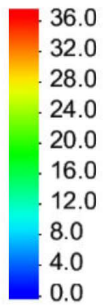

What Fish Could Be At Your Dock?

Salinity (ppt)

Pinfish	Atlantic Croaker
---------	------------------

White Trout	Pinfish	Sheepshead	Atlantic Croaker	Mussels
	Red Drum		Black Drum	

White Trout	Pinfish	Sheepshead	Atlantic Croaker	Mussels
Pigfish	Red Drum	Speckled Trout	Black Drum	Eastern Oyster